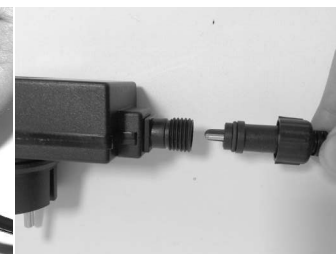

Mr11 LED 2W  
G4 12V

PL 102-1

PL 451

RB 080

GS 045

RB 108

PL 163

PRI.: 100-230V~50/60Hz  
 SEC.: 12Vdc Max: 12W

Main cable 8m SPT-1W with 3 screw outlets

MI3769 - 20170503

MANUFACTURED FOR: HORNBACH Baumarkt AG  
Hornbachstraße 11  
76879 Bornheim / Germany  
[www.hornbach.com](http://www.hornbach.com)

SERVICE: [INFO@SEASONLIGHTS.COM](mailto:INFO@SEASONLIGHTS.COM)