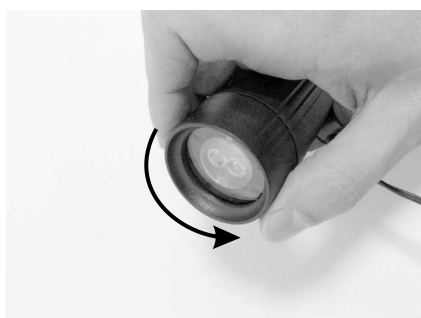

MANUFACTURED FOR: HORNBACH Baumarkt AG
Hornbachstraße 11
76879 Bornheim / Germany
www.hornbach.com

SERVICE: INFO@SEASONLIGHTS.COM