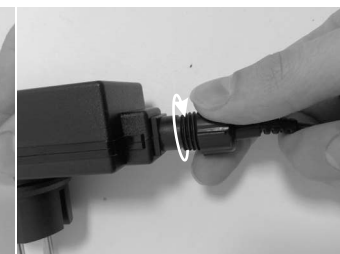

Main cable 8m SPT-1W with 3 screw outlets

MI3769 - 20170503

MANUFACTURED FOR: HORNBACH Baumarkt AG  
Hornbachstraße 11  
76879 Bornheim / Germany  
[www.hornbach.com](http://www.hornbach.com)

SERVICE: [INFO@SEASONLIGHTS.COM](mailto:INFO@SEASONLIGHTS.COM)