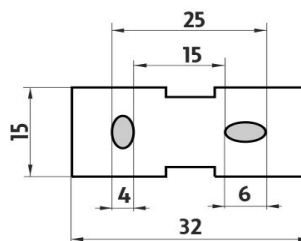

materiál - úprava (barva) / material - surface finish (colour) :

mosaz-černý mat

brass-