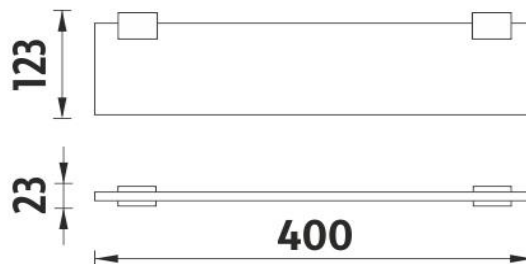

→ 420   ↑ 60   ↗ 160

montáž / installation :

montážní konzole / installation bracket :