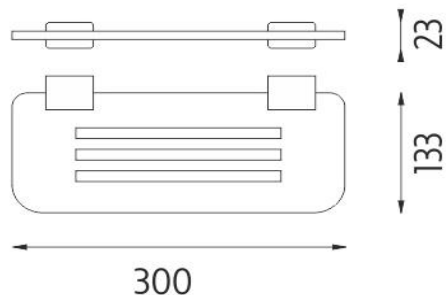

→ 420   ↑ 90   ↗ 160

montáž / installation :

montážní konzole / installation bracket :