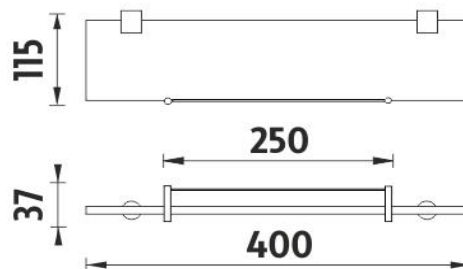

Police s ohrádkou

Police s ohrádkou. Sklo extra čiré matované. Rozměr 40x11 cm. Tloušťka skla 8 mm!

Shelf with rail

Shelf with rail. Extra clear glass, (white) frosted. Compared to ordinary green-colored glass, this one is totally clear, thus colorless. Its absolute whiteness is highlighted by double-sided frosting. It has a velvety and clean effect. Size 40x11 cm. 8 mm thick glass!

Náhradní díly / Spare parts

BR 11091BS-26

Samostatné úchyty poličky
Individual shelf holders

1091B-40

Sklo police EXTRA ČIRÉ matované 40cm
Shelf Extra clear glass, (white) frosted 40cm

UN 1001S-25-26

Ohrádka k poličce 25 cm
Rail for shelf 25 cm

→ 400 ↑ 37 ↗ 115

montáž / installation :

UVNITŘ KAŽDÉHO ÚCHYTU JE OTVOR PRO ŠROUB

materiál - úprava (barva) / material - surface finish (colour) :
pochromovaná mosaz-chrom
chrome plated brass-chrome

→ 160
↑ 420
↗ 60